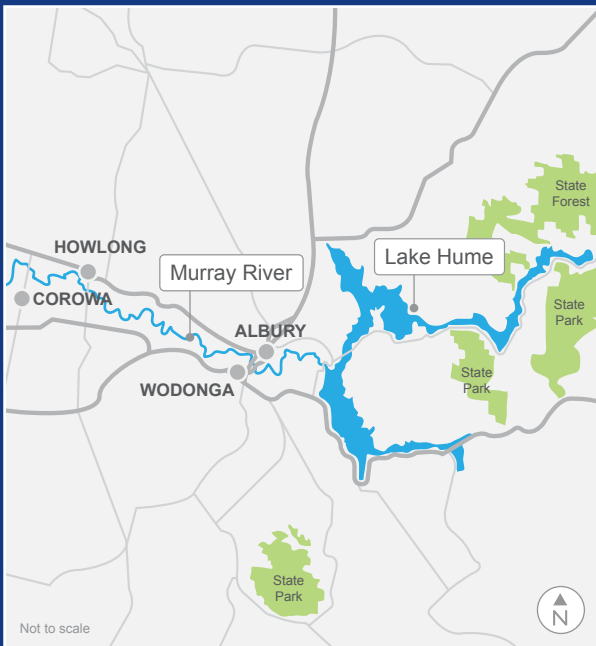

Boating information

Roads and Maritime Services is dedicated to providing safe and sustainable ports and waterways in NSW.

For more details please use the following:

13 12 56 – general boating information, complaints and queries.

13 12 36 – for recorded information on boating weather forecasts and payment of renewals of licenses, registrations and moorings.

enquiries@rms.nsw.gov.au

– for general email queries.

www.rms.nsw.gov.au

– for a host of boating and maritime news and information.

Locality map

RMS 12.266 – 27 MAMAPINL27 09/12

BOATING MAP FOR

Murray River – Albury, Howlong and Corowa Areas and Lake Hume