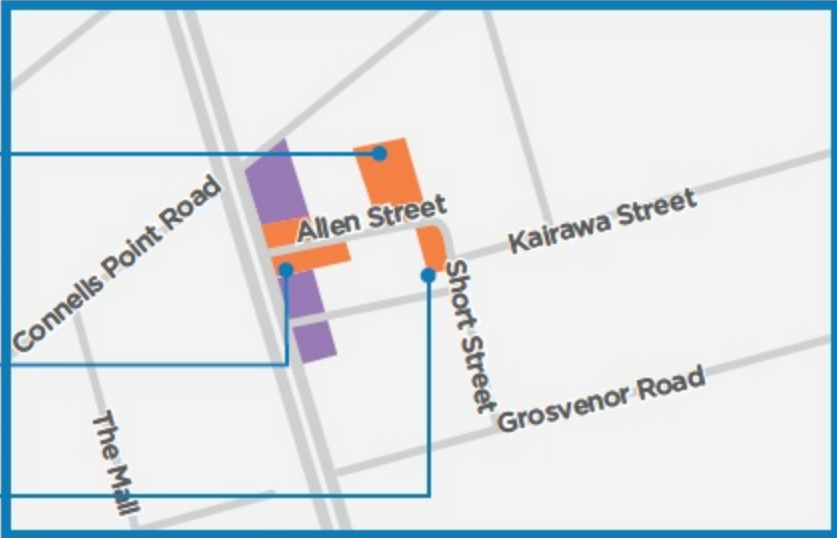

NEW CLEARWAY

6^{AM} - 10^{AM}
3^{PM} - 7^{PM}
MON - FRI

9^{AM} - 6^{PM}
SAT - SUN
PUBLIC HOLDS

Parking available in side streets off Phillip Street during new weekend clearways hours

Stoney Creek Road

PENSHURST

Forest Road

King Georges Road

Connells Point Road

Allen Street

Kairawa Street

Short Street

Grosvenor Road

The Mall

Tavistock Road

Tavistock Road

Blakesley Road

Taunton Street

Wainora Road

Connells Point Road

Tavistock Road

Blakesley Road

Walton Street

Lynwood Street

Phillip Street

Princes Highway

BLAKEHURST