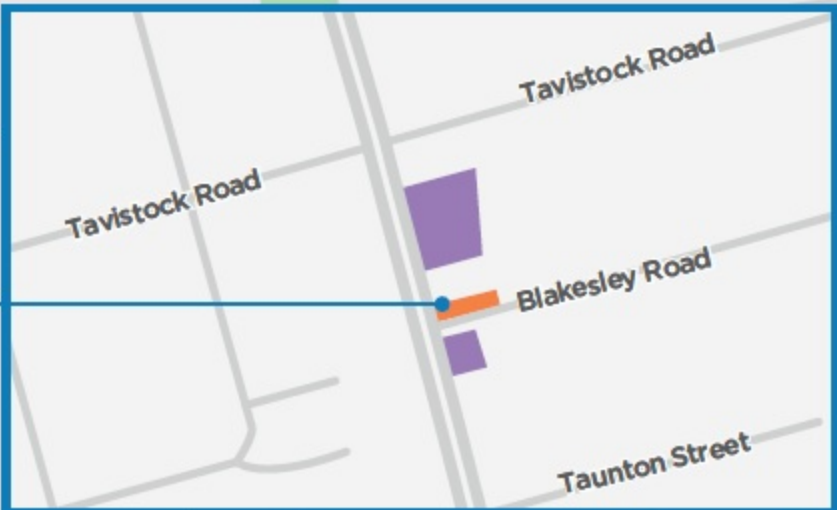

NEW CLEARWAY

6^{AM} - 10^{AM}
3^{PM} - 7^{PM}
MON - FRI

9^{AM} - 6^{PM}
SAT - SUN
PUBLIC HOLDS

Parking available in side streets off Phillip Street during new weekend clearways hours

Stoney Creek Road

PENSHURST

Forest Road

King Georges Road

Connells Point Road

Allen Street

Kairawa Street

Short Street

Grosvenor Road

The Mall

Tavistock Road

Tavistock Road

Blakesley Road

Taunton Street

Wainora Road

Connells Point Road

Tavistock Road

Blakesley Road

Walton Street

Lynwood Street

Phillip Street

Princes Highway

BLAKEHURST