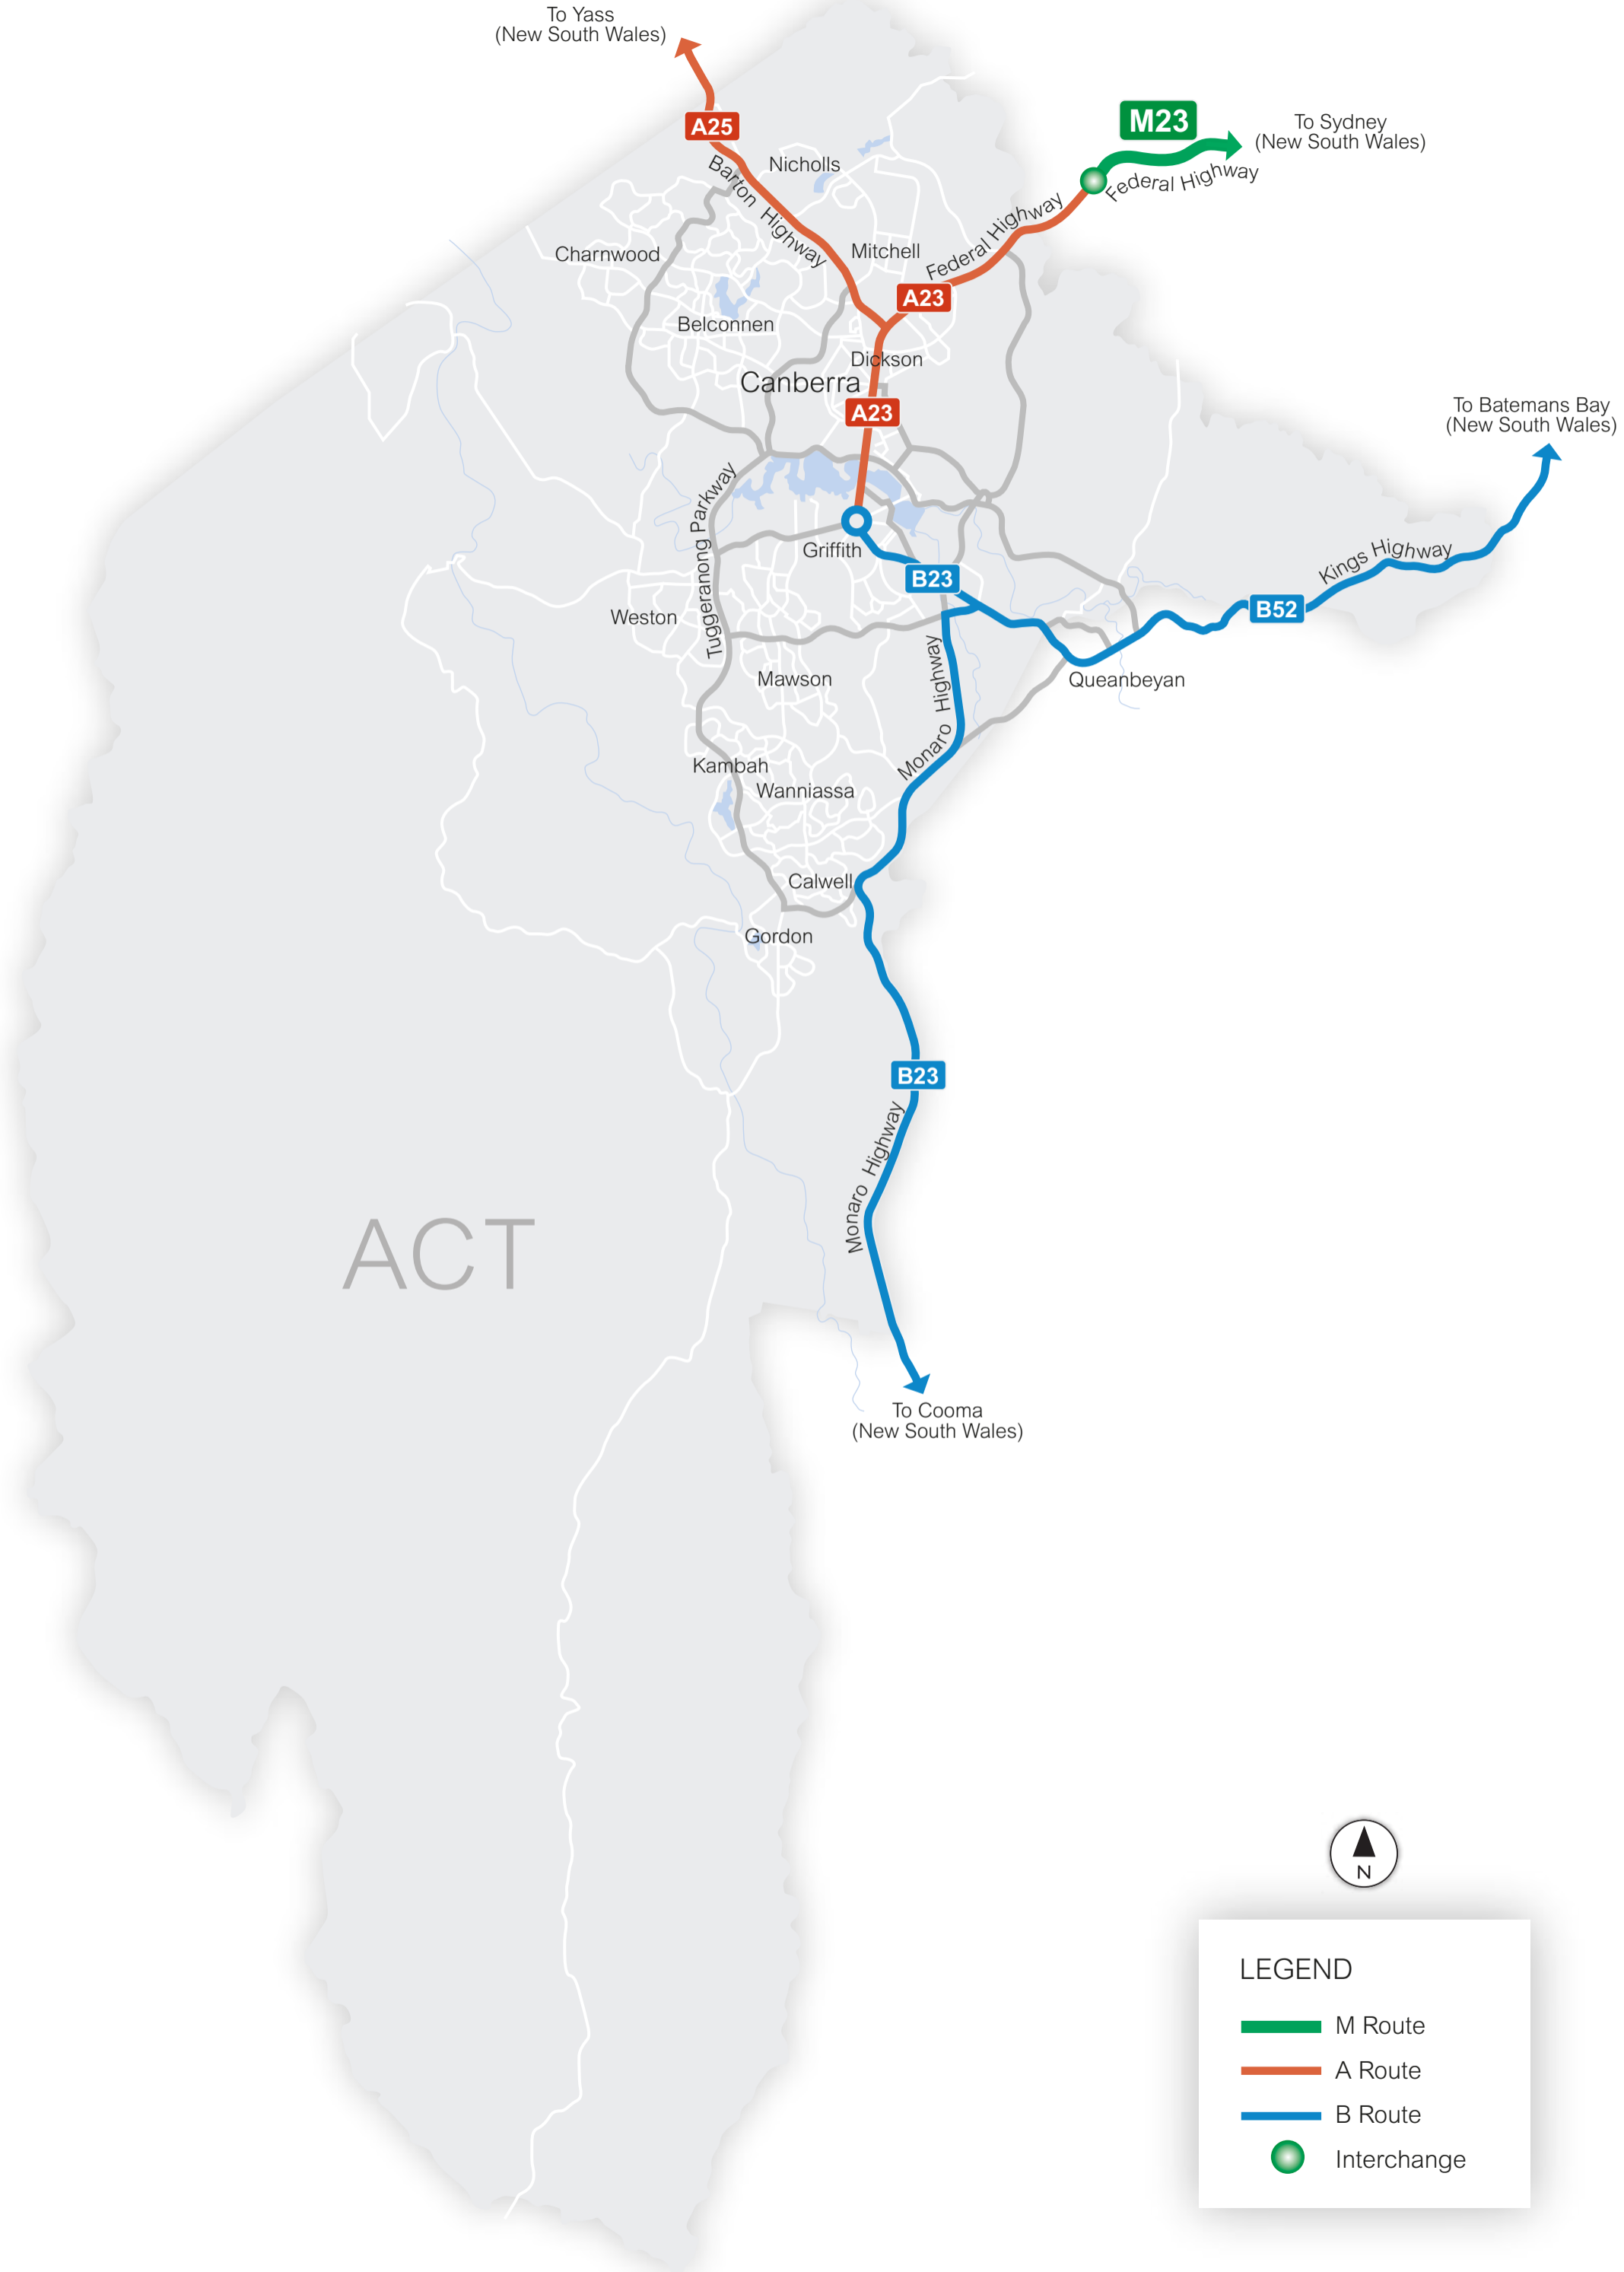

# AUSTRALIAN CAPITAL TERRITORY

ACT

**LEGEND**

- M Route
- A Route
- B Route
- Interchange