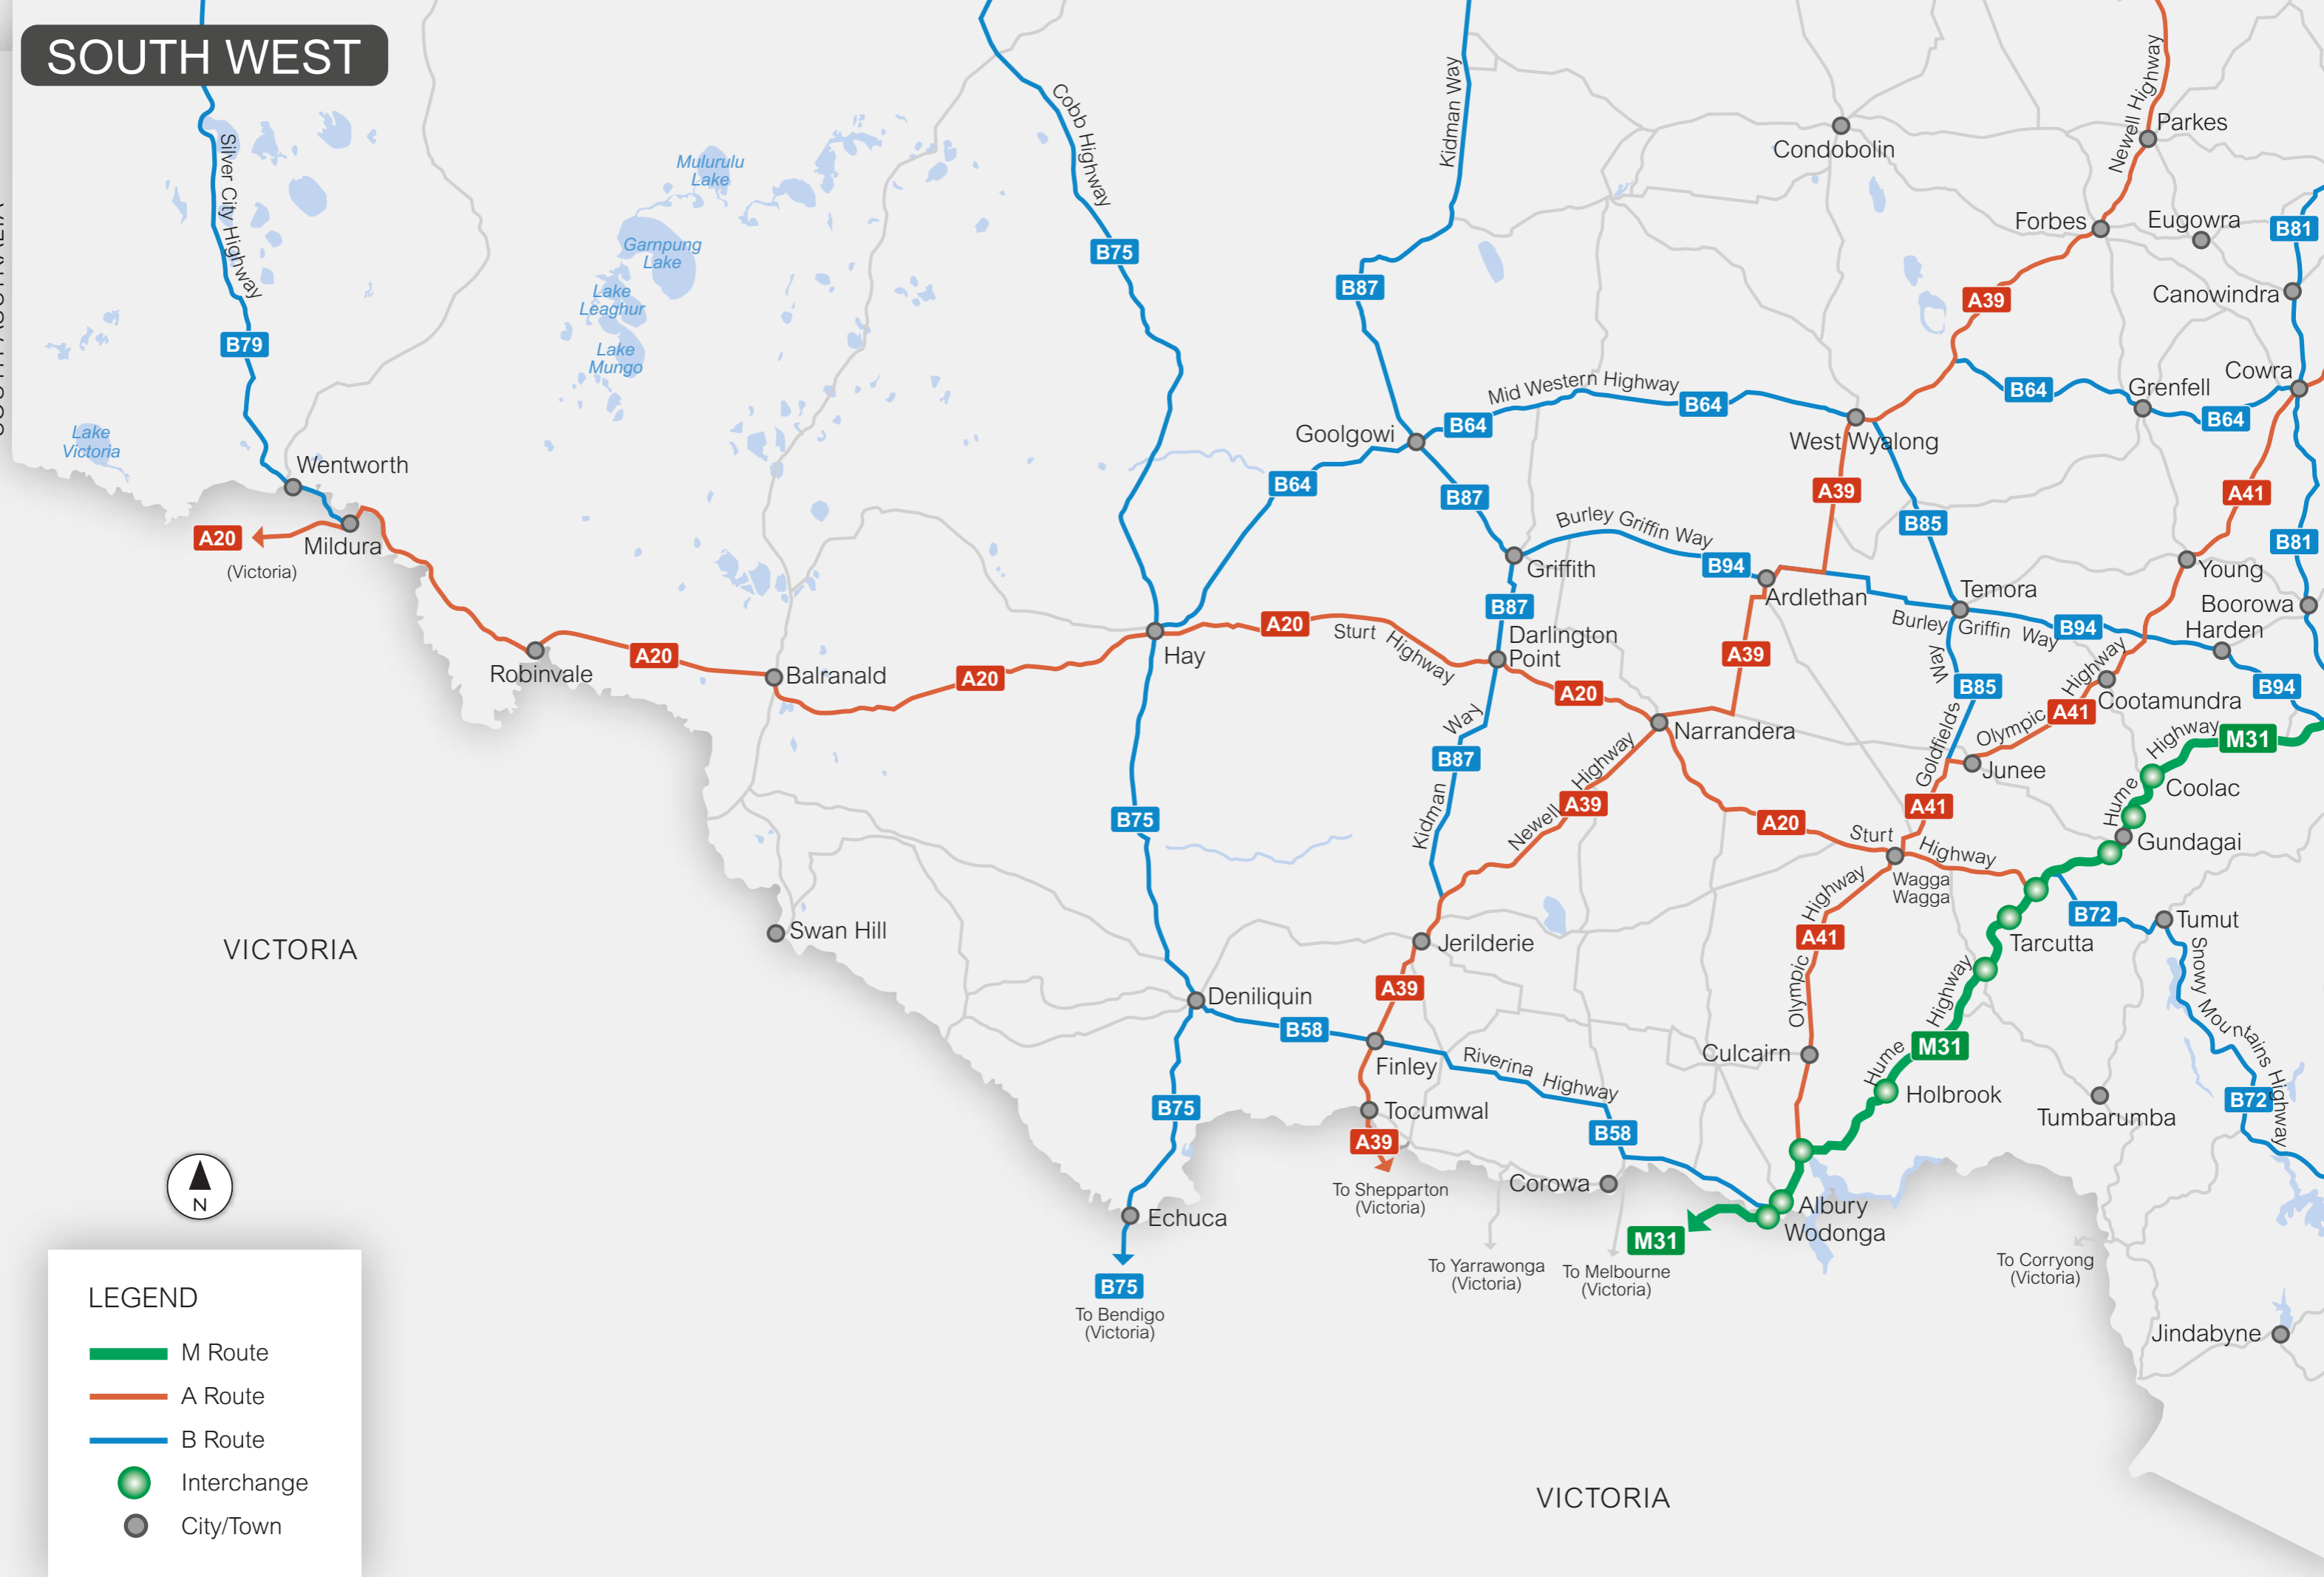

SOUTH WEST

SOUTH AUSTRALIA

LEGEND

- M Route
- A Route
- B Route
- Interchange
- City/Town

VICTORIA