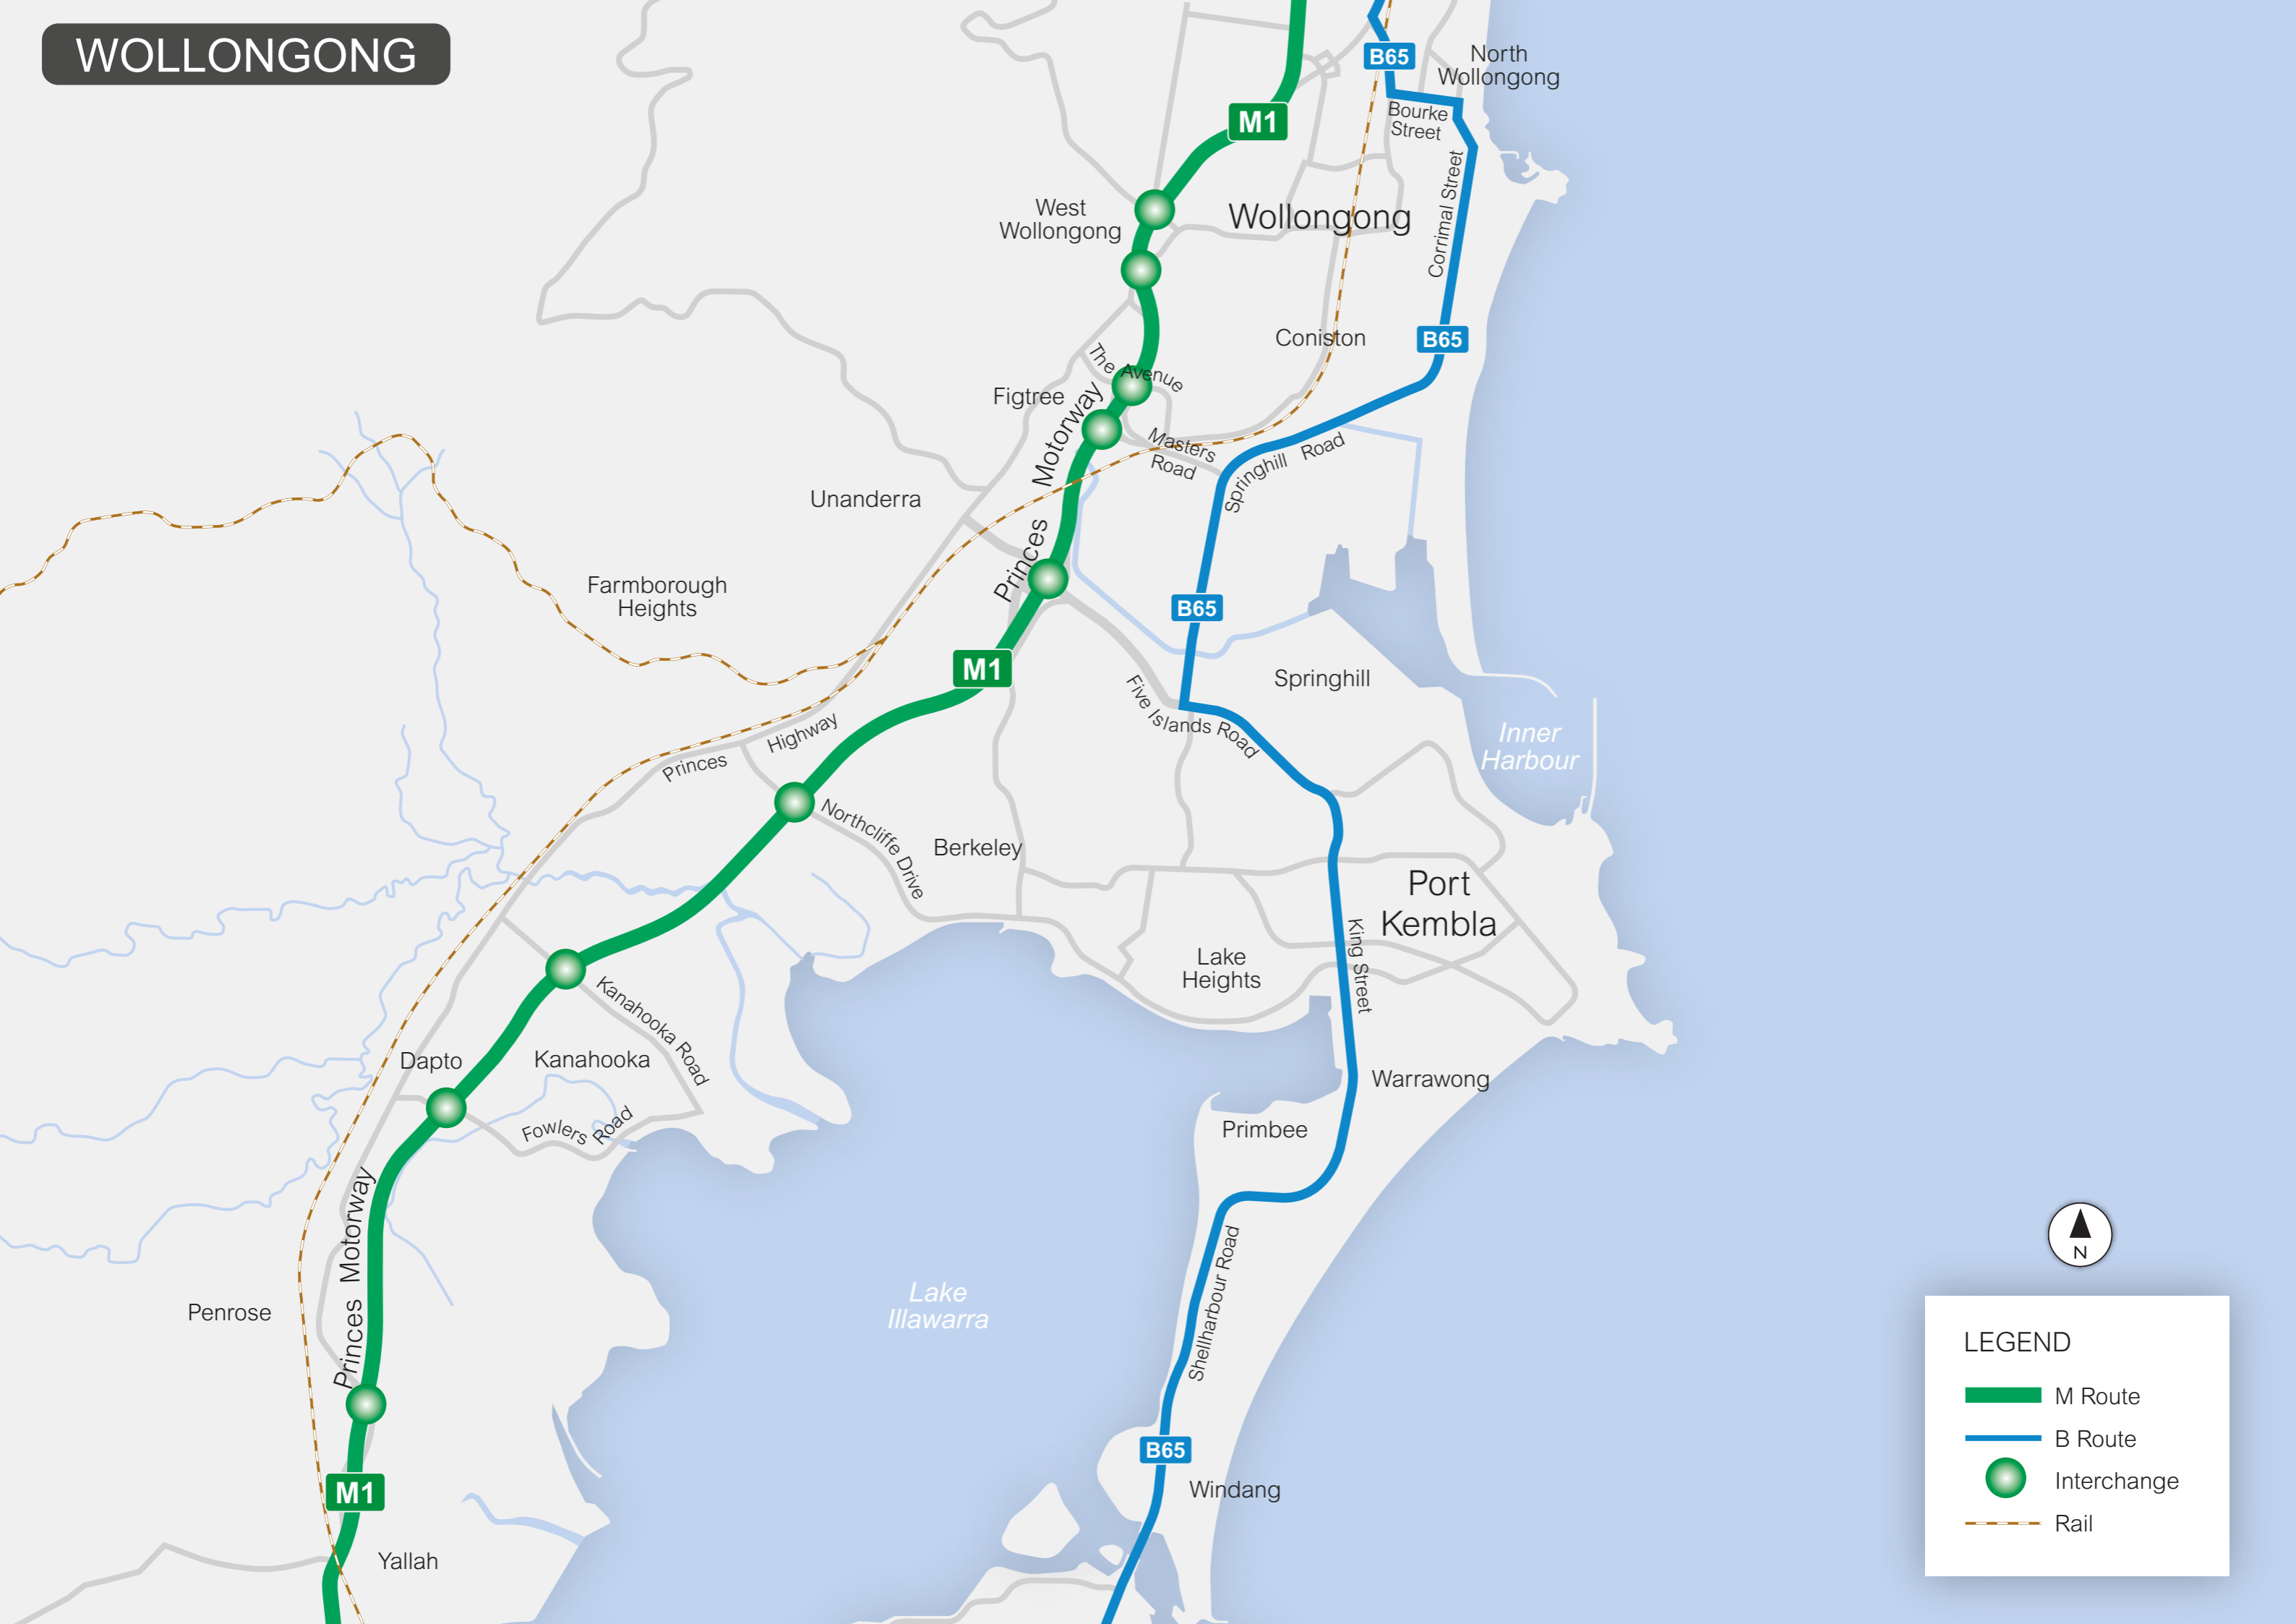

SOUTHERN

Canberra
ACT
See ACT map

LEGEND

- M Route
- A Route
- B Route
- Interchange
- City/Town

ILLAWARRA

LEGEND

 M Route

 A Route

 B Route

 Interchange

 City/Town

WOLLONGONG

LEGEND

-  M Route
-  B Route
-  Interchange
-  Rail