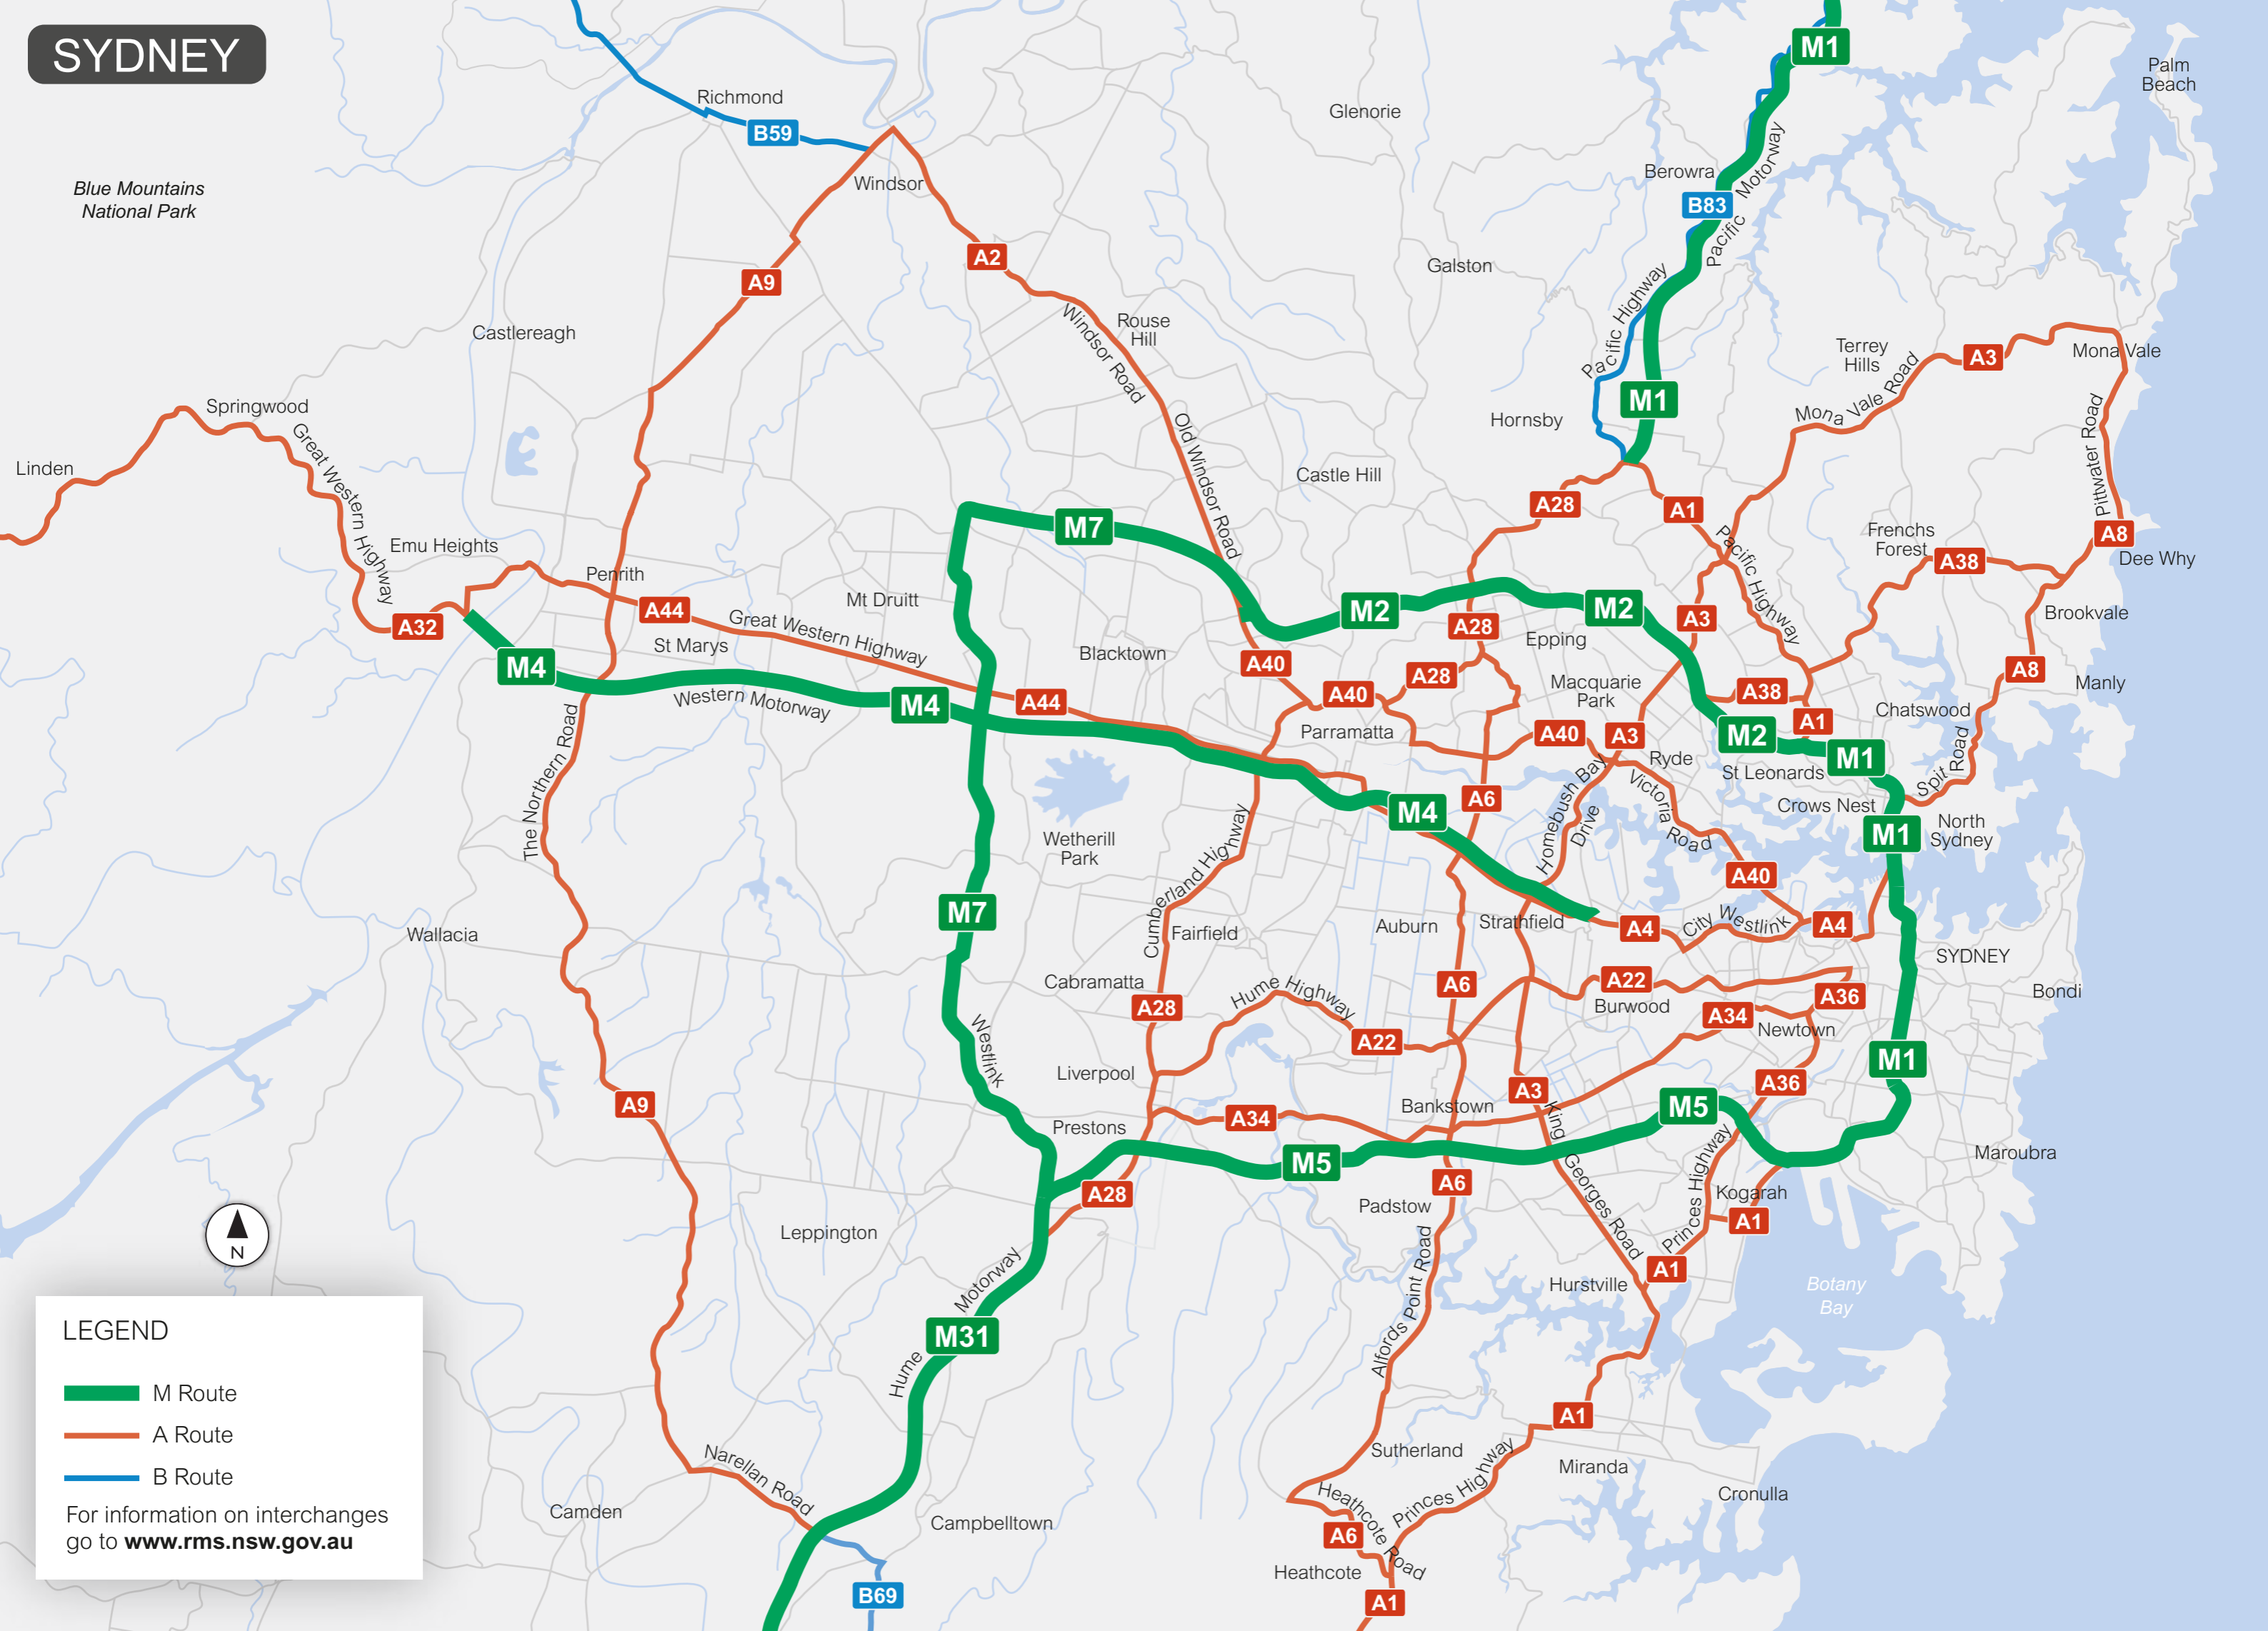

# SYDNEY

Blue Mountains National Park

**LEGEND**

- █ M Route
- █ A Route
- █ B Route

For information on interchanges go to [www.rms.nsw.gov.au](http://www.rms.nsw.gov.au)