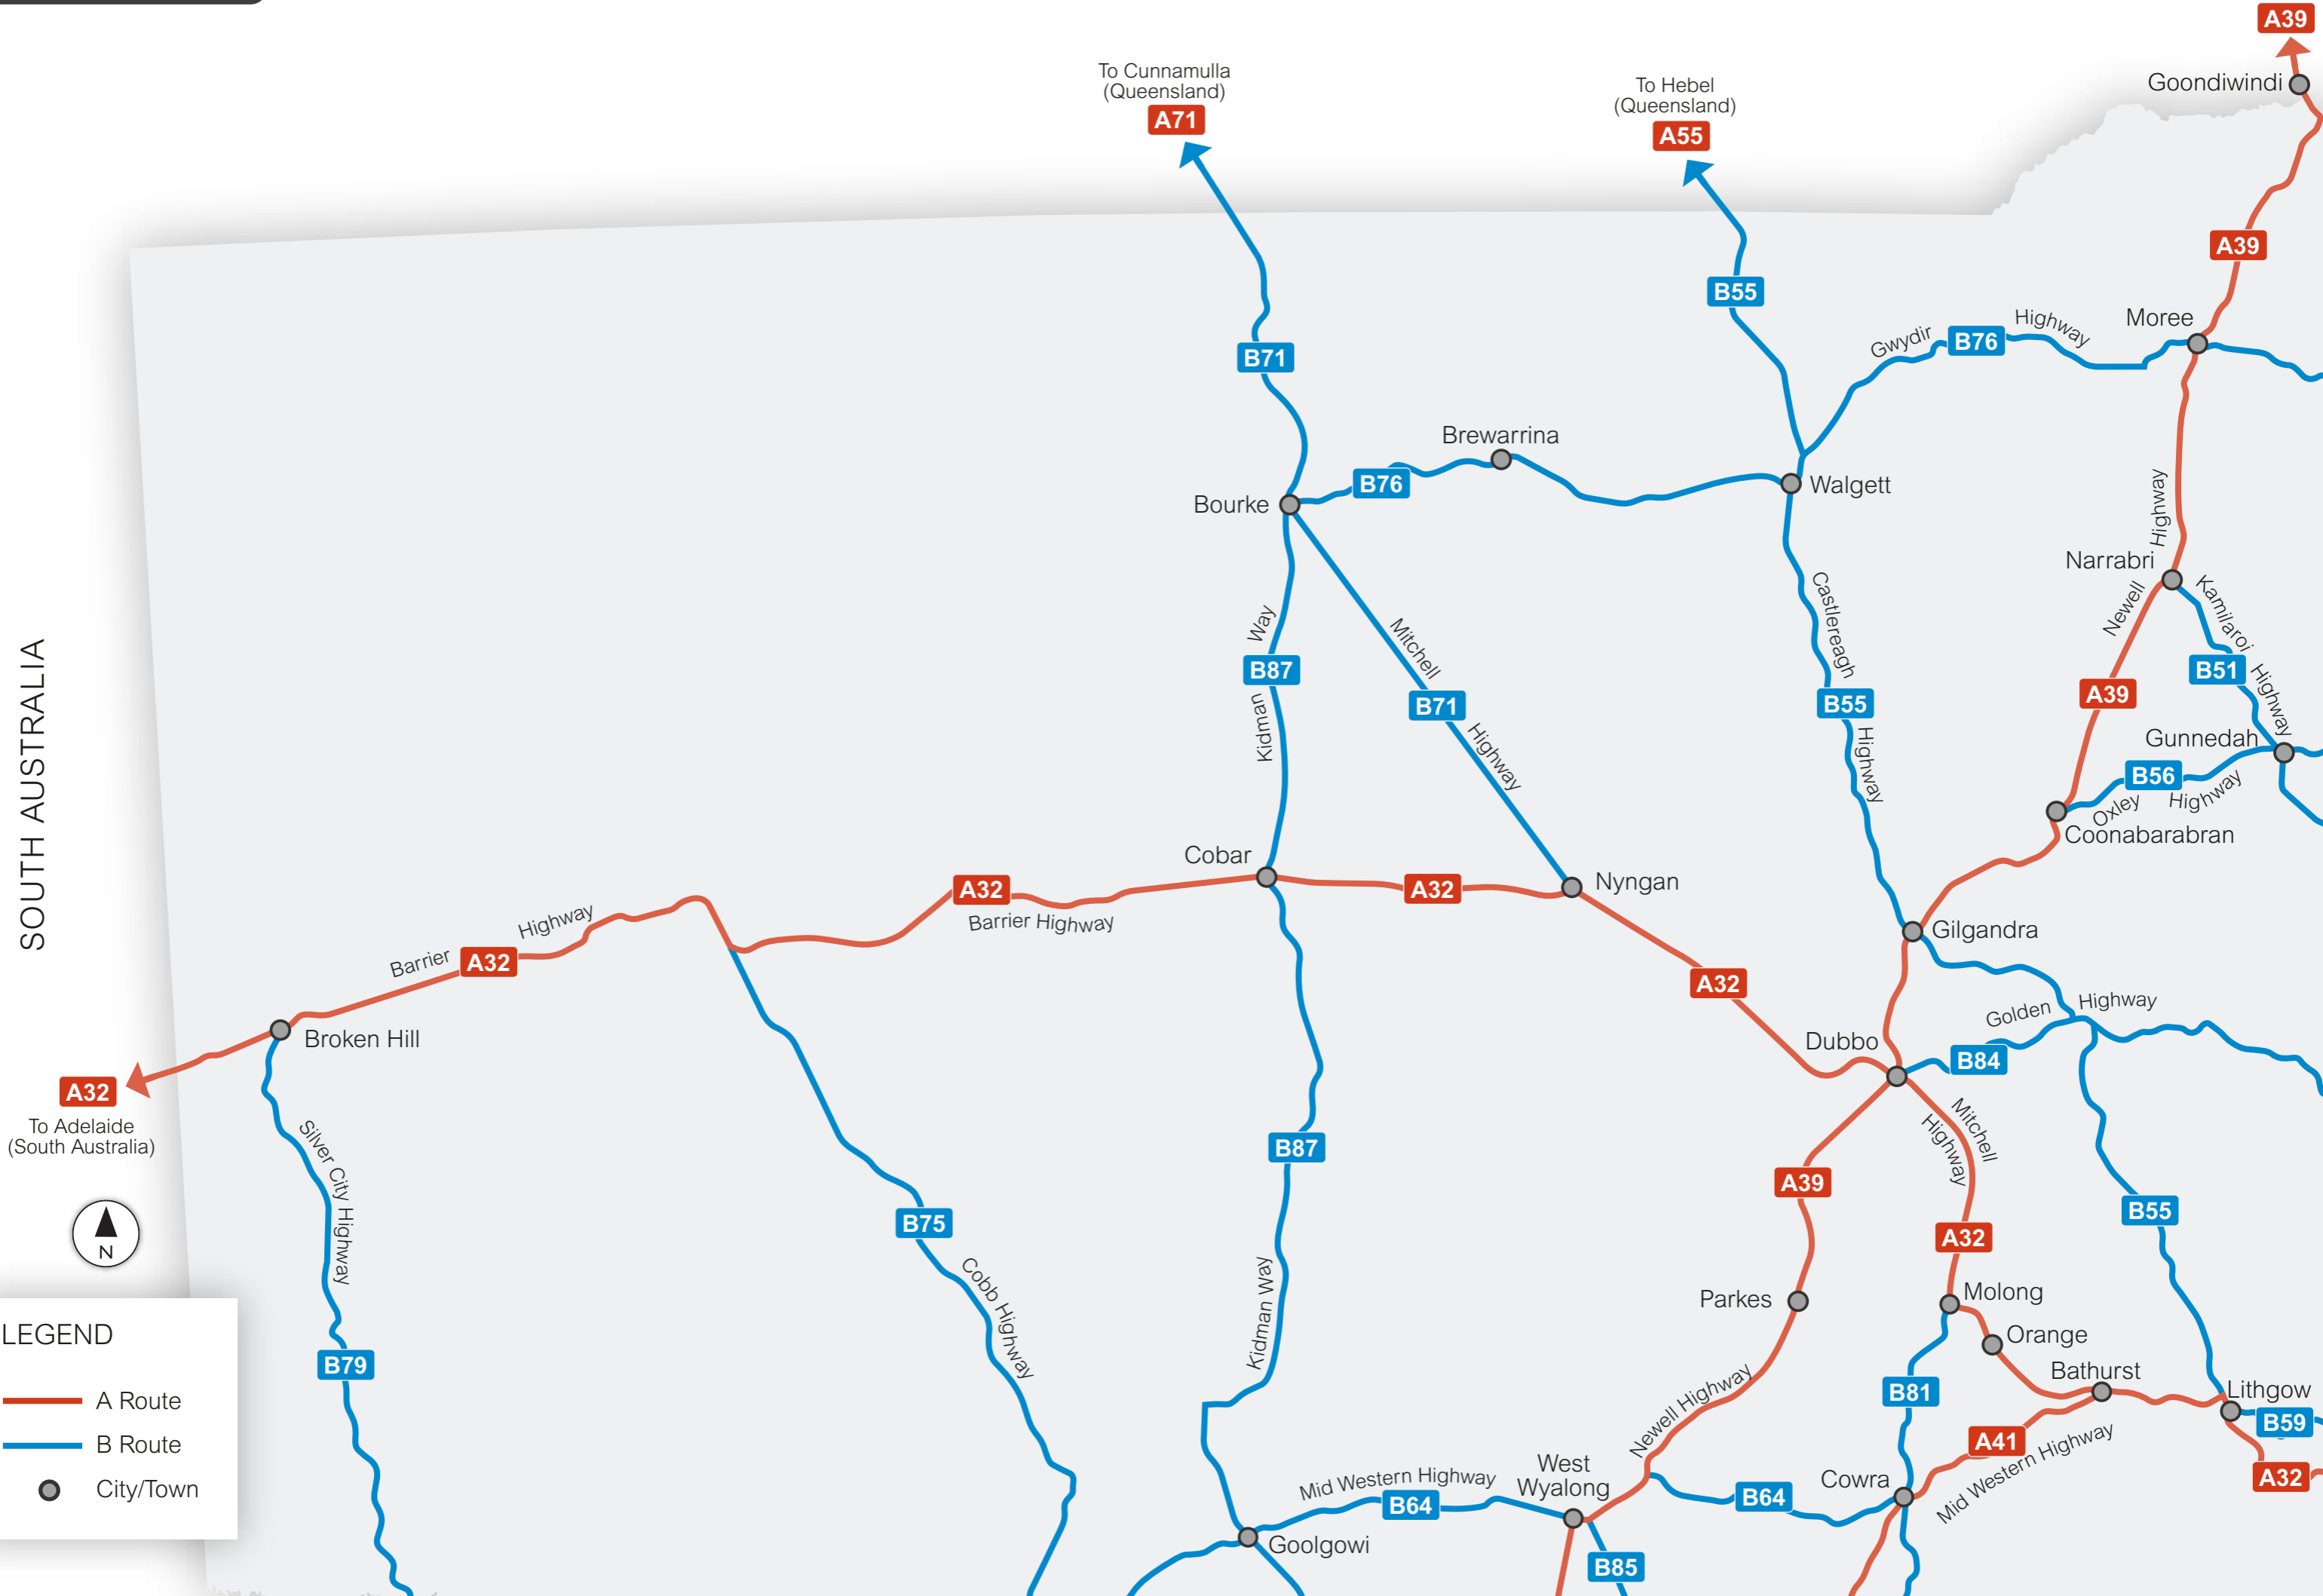

# WESTERN

## QUEENSLAND

SOUTH AUSTRALIA

To Brisbane and Warwick (Queensland)

To Cunnamulla (Queensland)

To Hebel (Queensland)

Goondiwindi

- LEGEND**
- A Route
  - B Route
  - City/Town