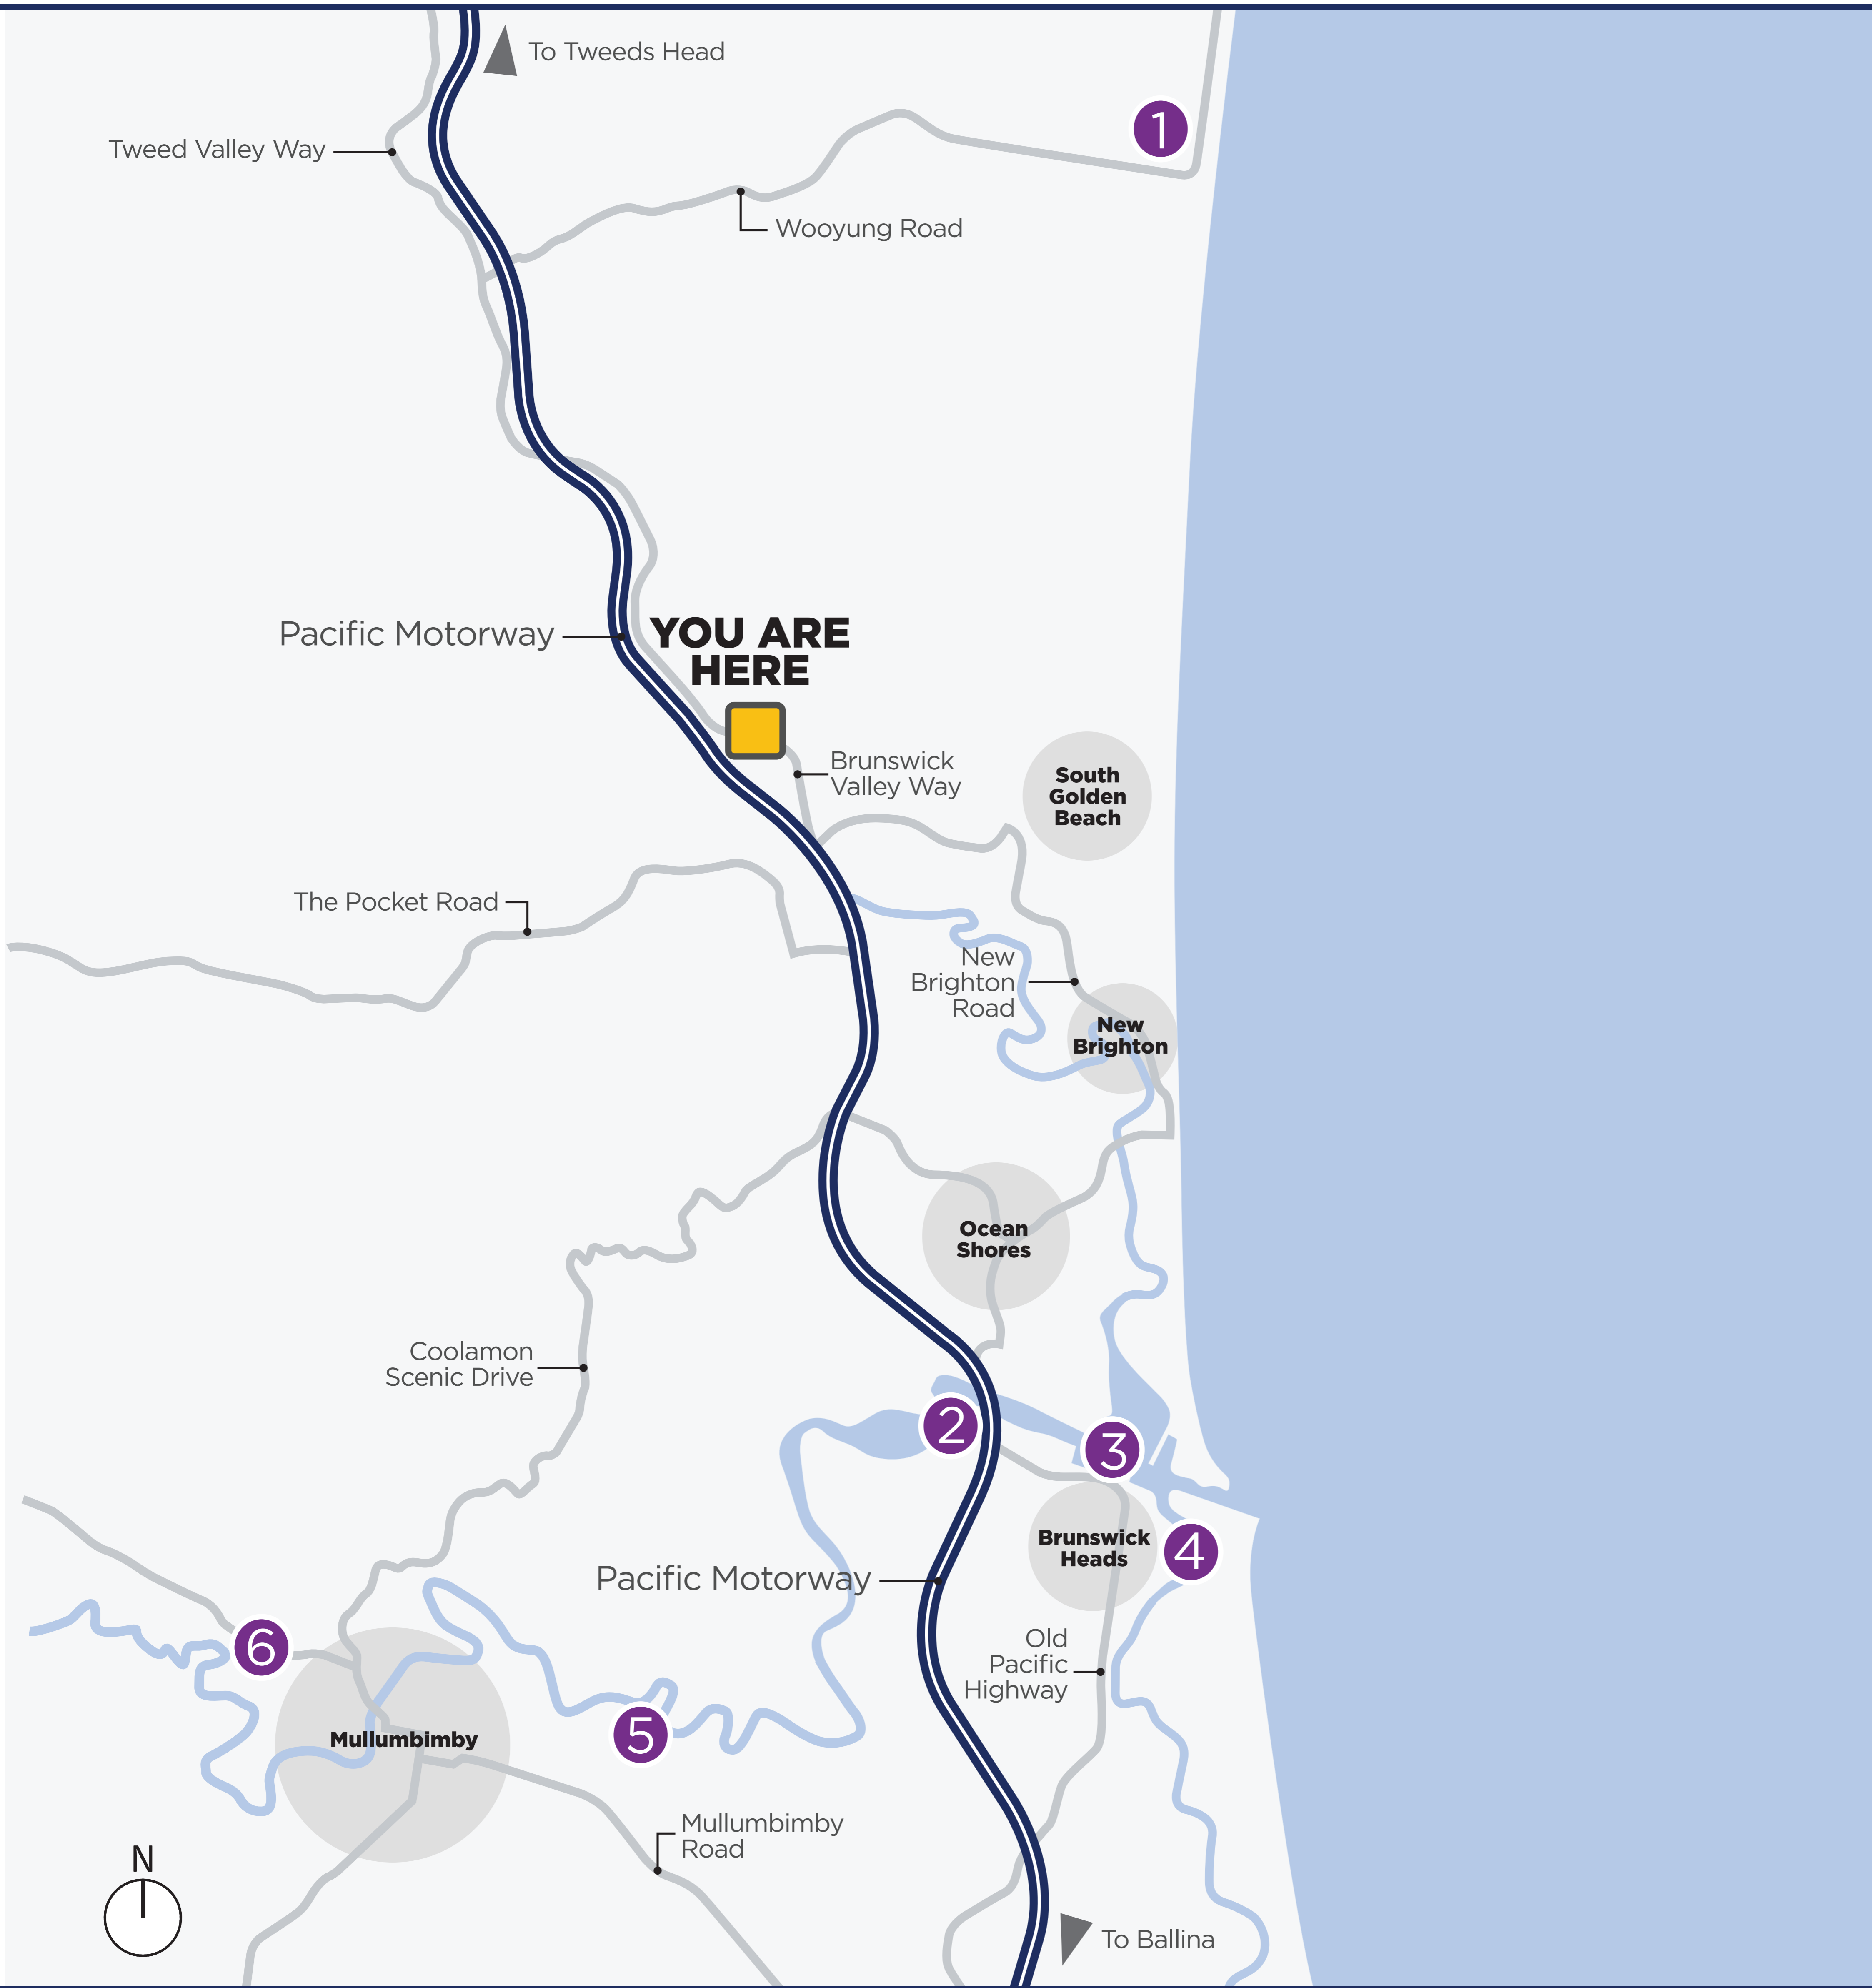

## Close by to Yelgun rest area

**1** **Wooyung Beach Holiday Park**  
515 Wooyung Road, Wooyung  
Ph 6677 1300  
wooyungbeach.com.au

**2** **Reflections Holiday Parks Ferry Reserve**  
Riverside Crescent, Brunswick Heads  
Ph 6685 1872  
reflectionsholidayparks.com.au