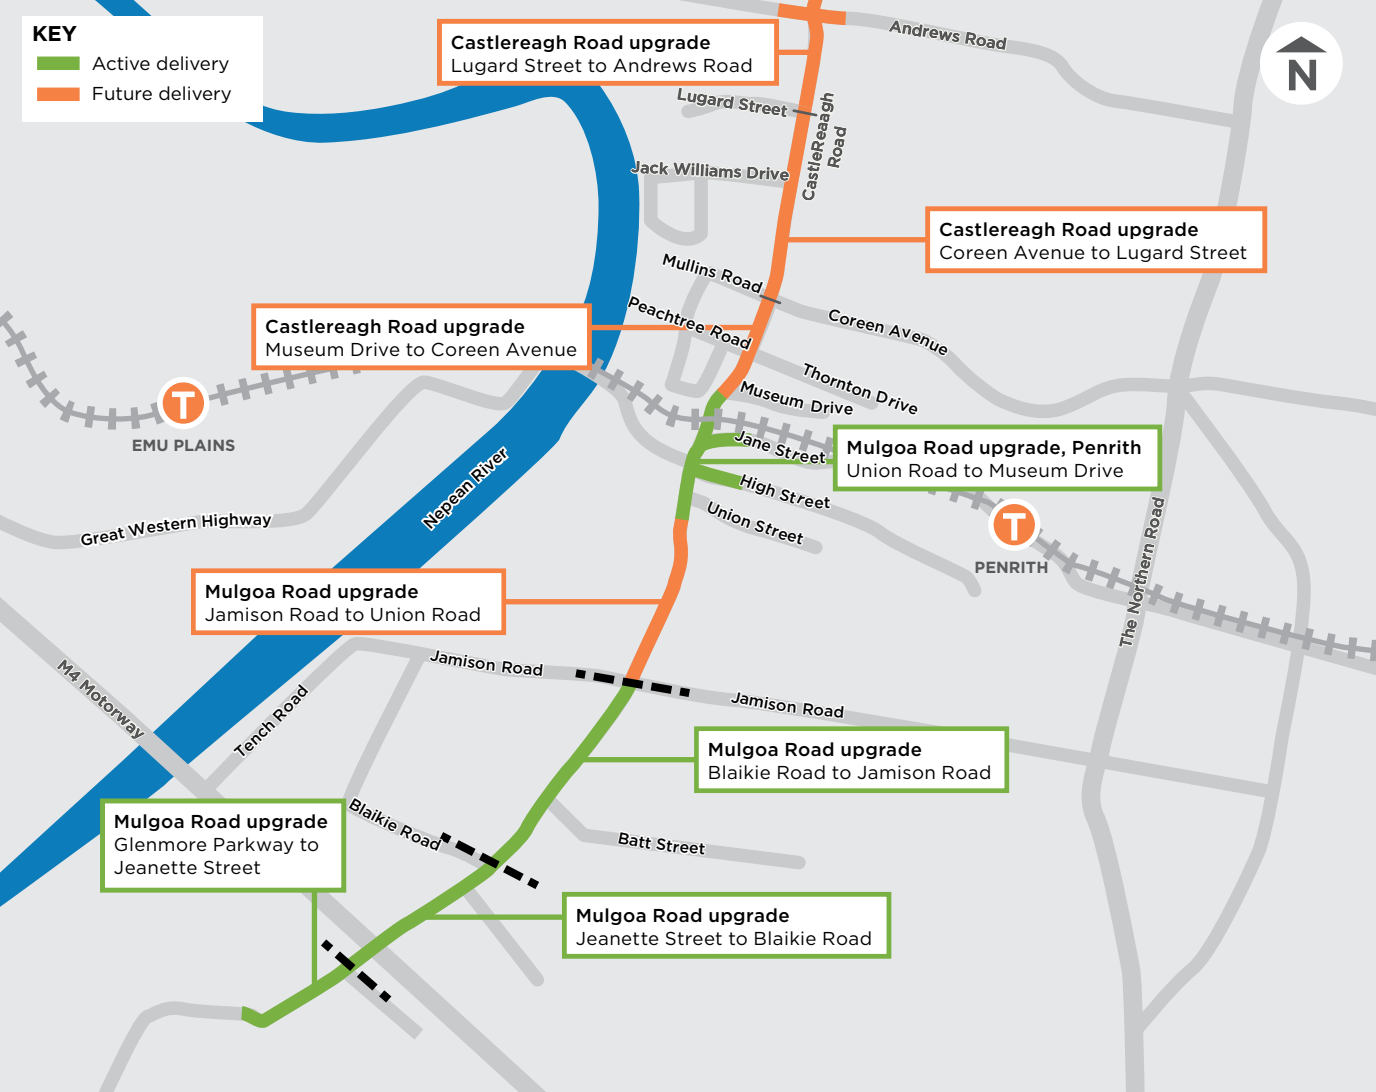

**KEY**

- Active delivery
- Future delivery

**Castlereagh Road upgrade**  
Lugard Street to Andrews Road

**Castlereagh Road upgrade**  
Coreen Avenue to Lugard Street

**Castlereagh Road upgrade**  
Museum Drive to Coreen Avenue

**Mulgoa Road upgrade, Penrith**  
Union Road to Museum Drive

**Mulgoa Road upgrade**  
Jamison Road to Union Road

**Mulgoa Road upgrade**  
Blaikie Road to Jamison Road

**Mulgoa Road upgrade**  
Glenmore Parkway to Jeanette Street

**Mulgoa Road upgrade**  
Jeanette Street to Blaikie Road