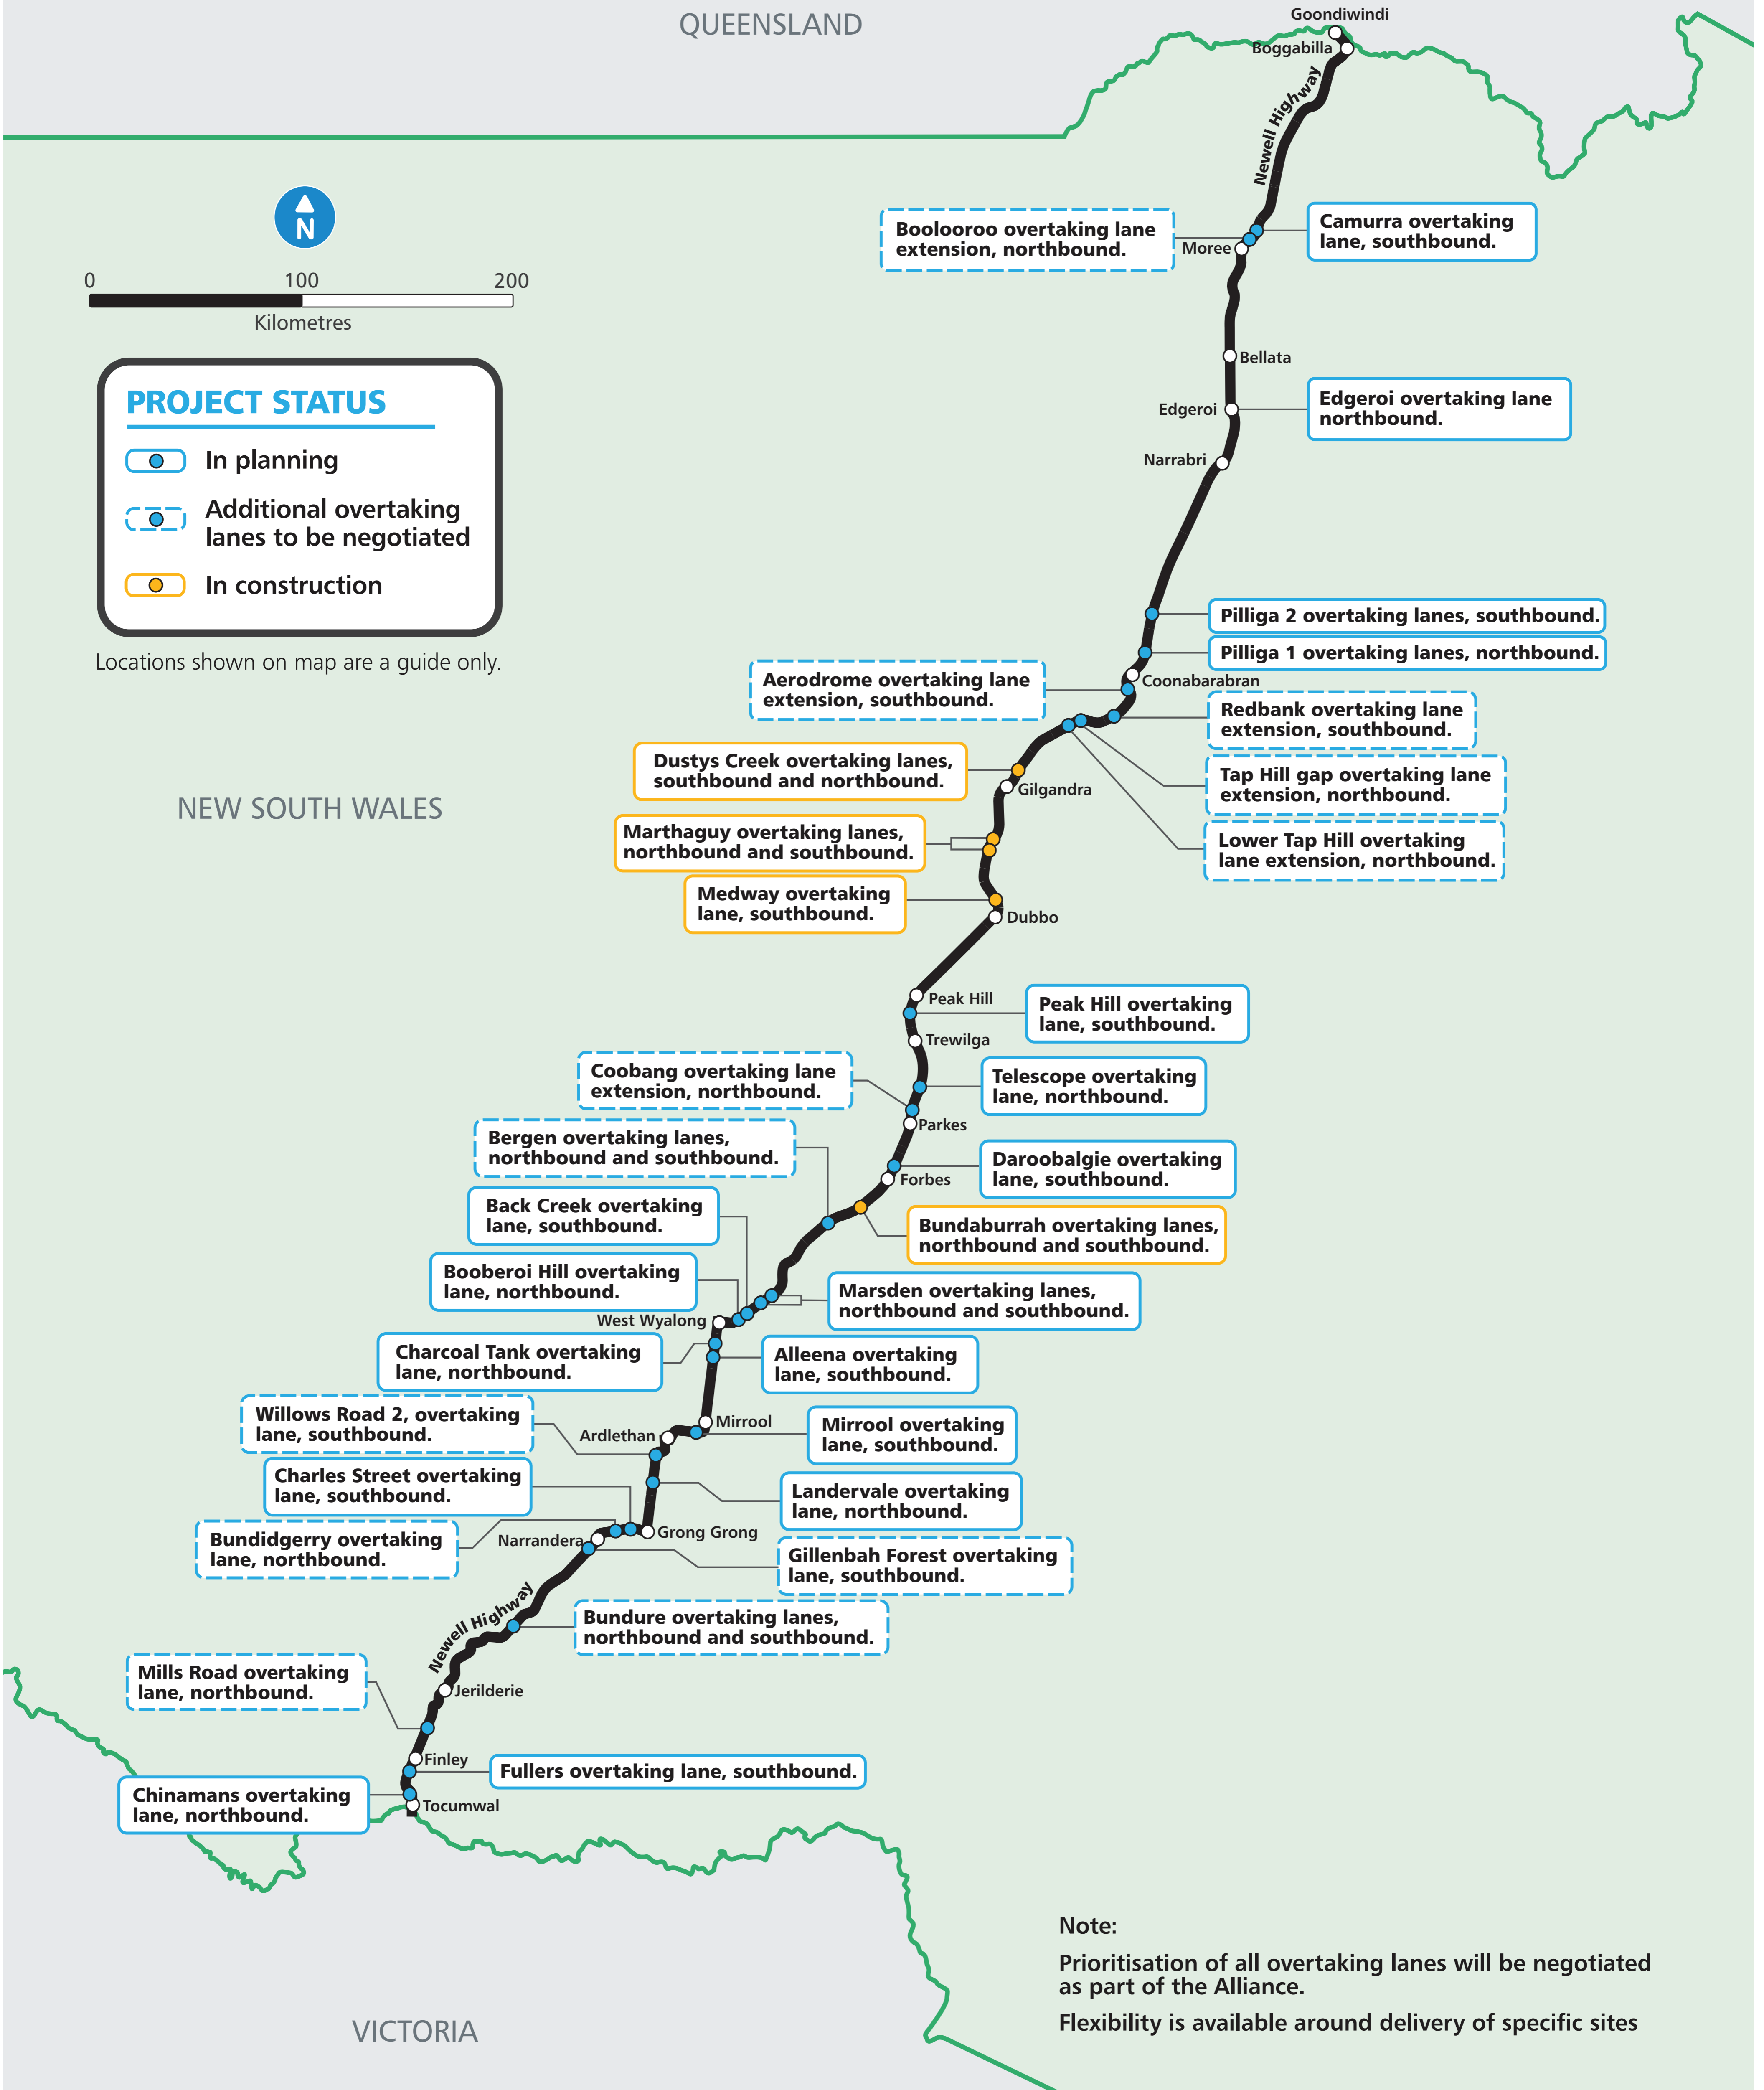

Newell Highway Program Alliance - up to 30 Overtaking Lanes

QUEENSLAND

PROJECT STATUS

- In planning
- Additional overtaking lanes to be negotiated
- In construction

Locations shown on map are a guide only.

NEW SOUTH WALES

Note:

Prioritisation of all overtaking lanes will be negotiated as part of the Alliance.

Flexibility is available around delivery of specific sites

VICTORIA