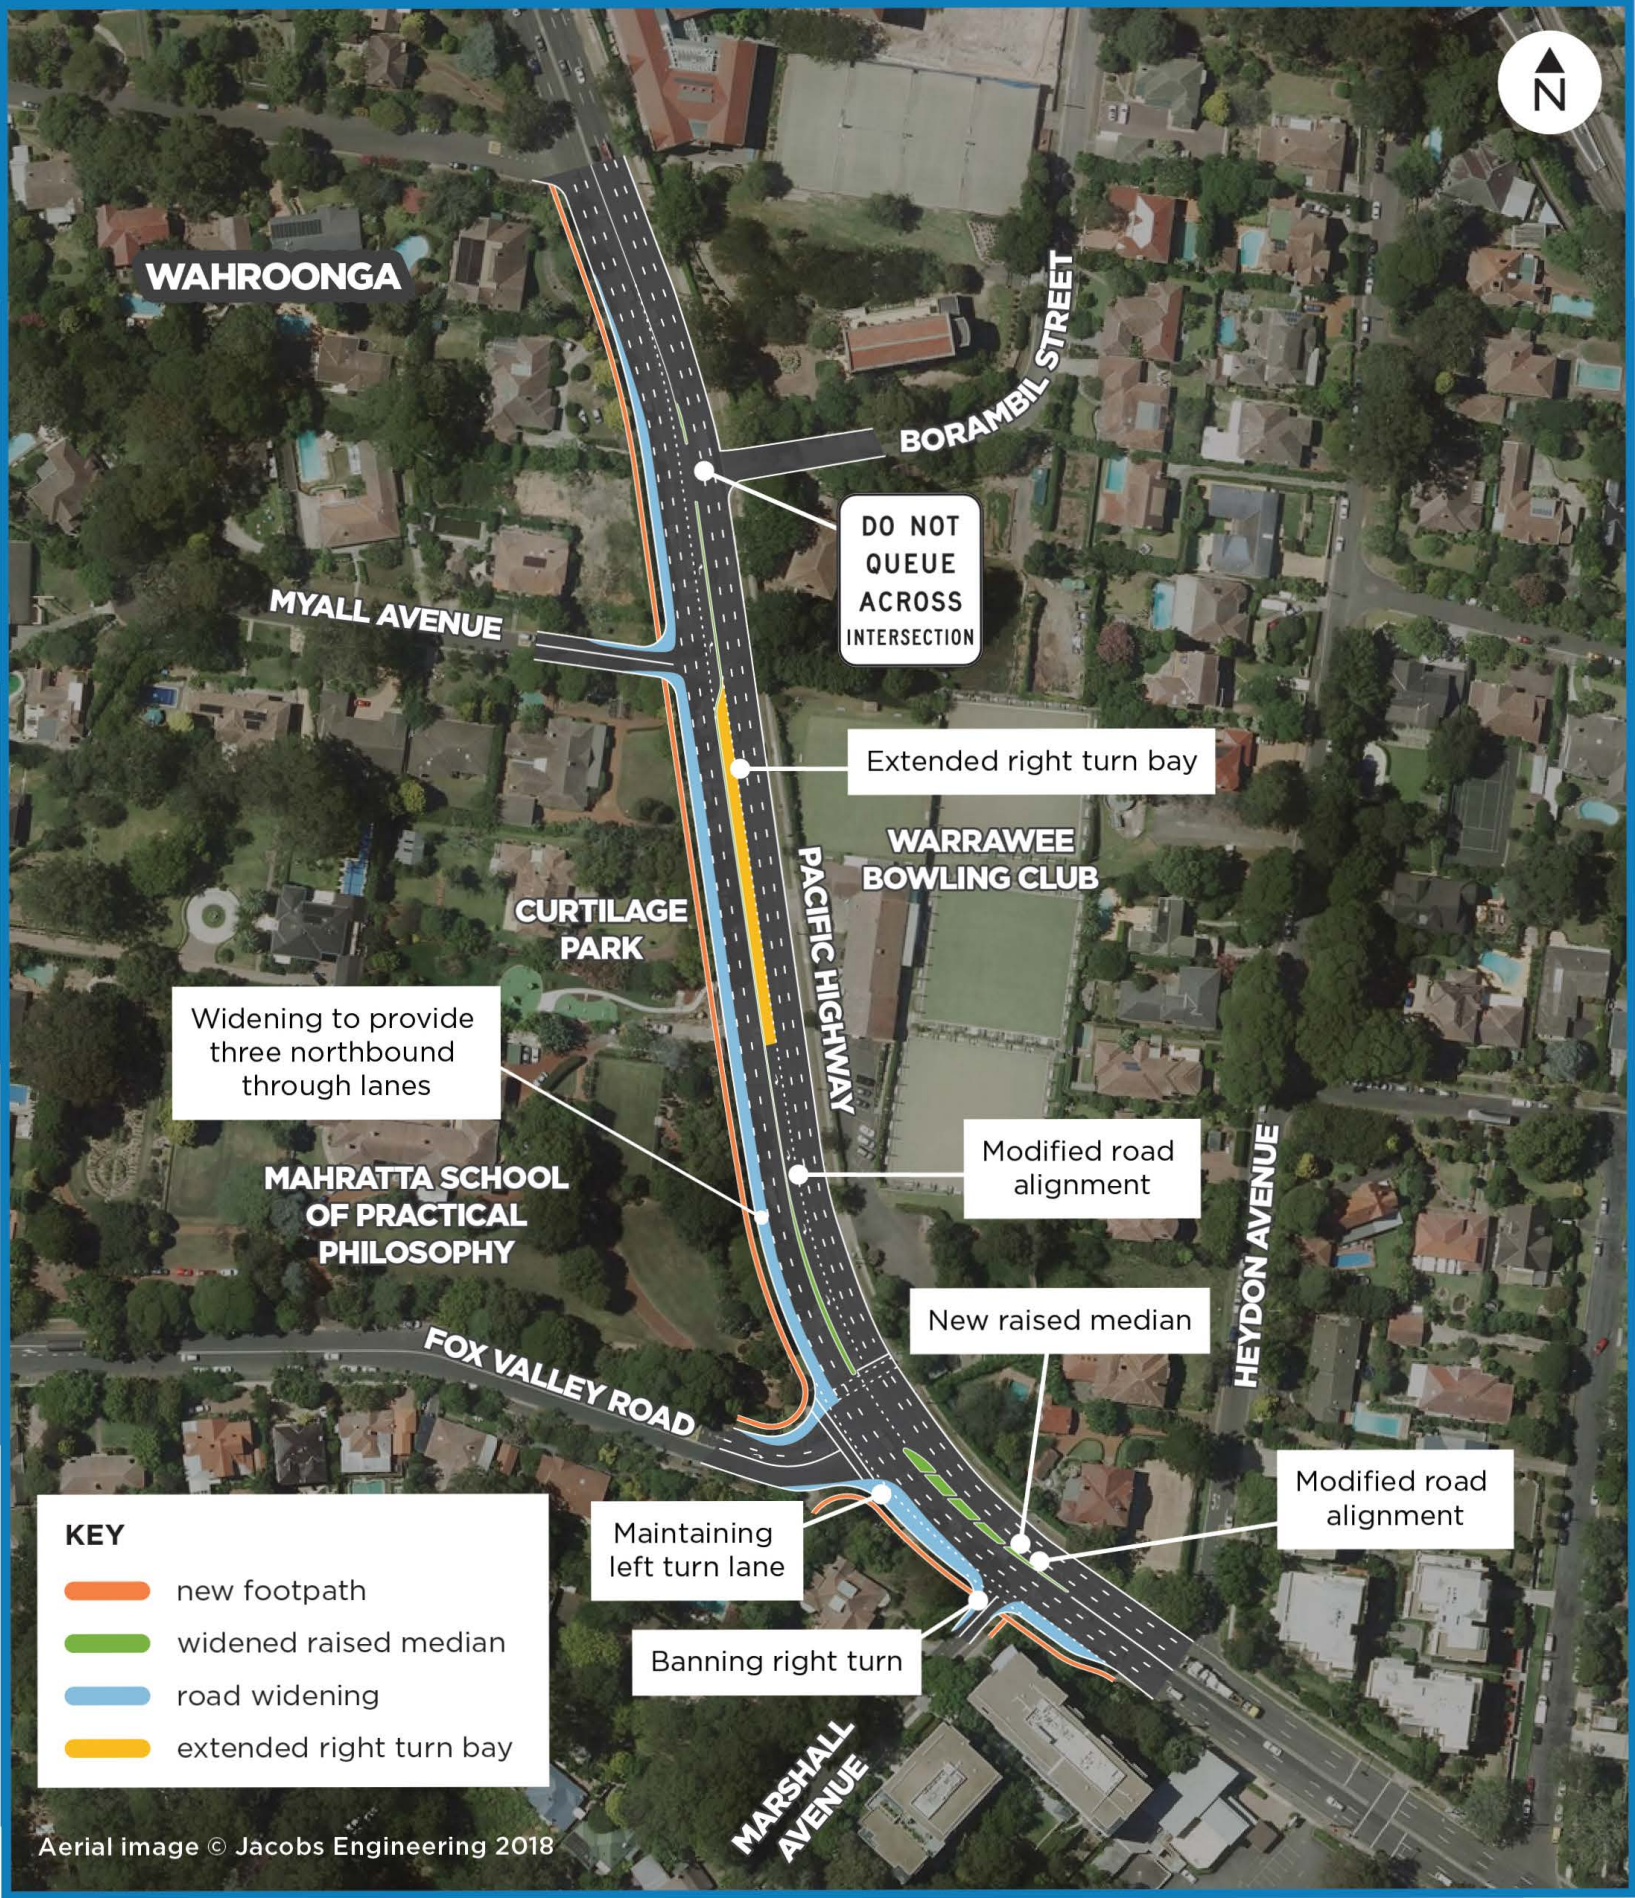

2. Pacific Highway and Fox Valley Road

WAHROONGA

BORAMBIL STREET

DO NOT
QUEUE
ACROSS
INTERSECTION

MYALL AVENUE

Extended right turn bay

**WARRAWEE
BOWLING CLUB**

**CURTILAGE
PARK**

PACIFIC HIGHWAY

Widening to provide
three northbound
through lanes

Modified road
alignment

**MAHRATTA SCHOOL
OF PRACTICAL
PHILOSOPHY**

New raised median

HEYDON AVENUE

FOX VALLEY ROAD

Modified road
alignment

KEY

-  new footpath
-  widened raised median
-  road widening
-  extended right turn bay

Maintaining
left turn lane

Banning right turn

MARSHALL AVENUE