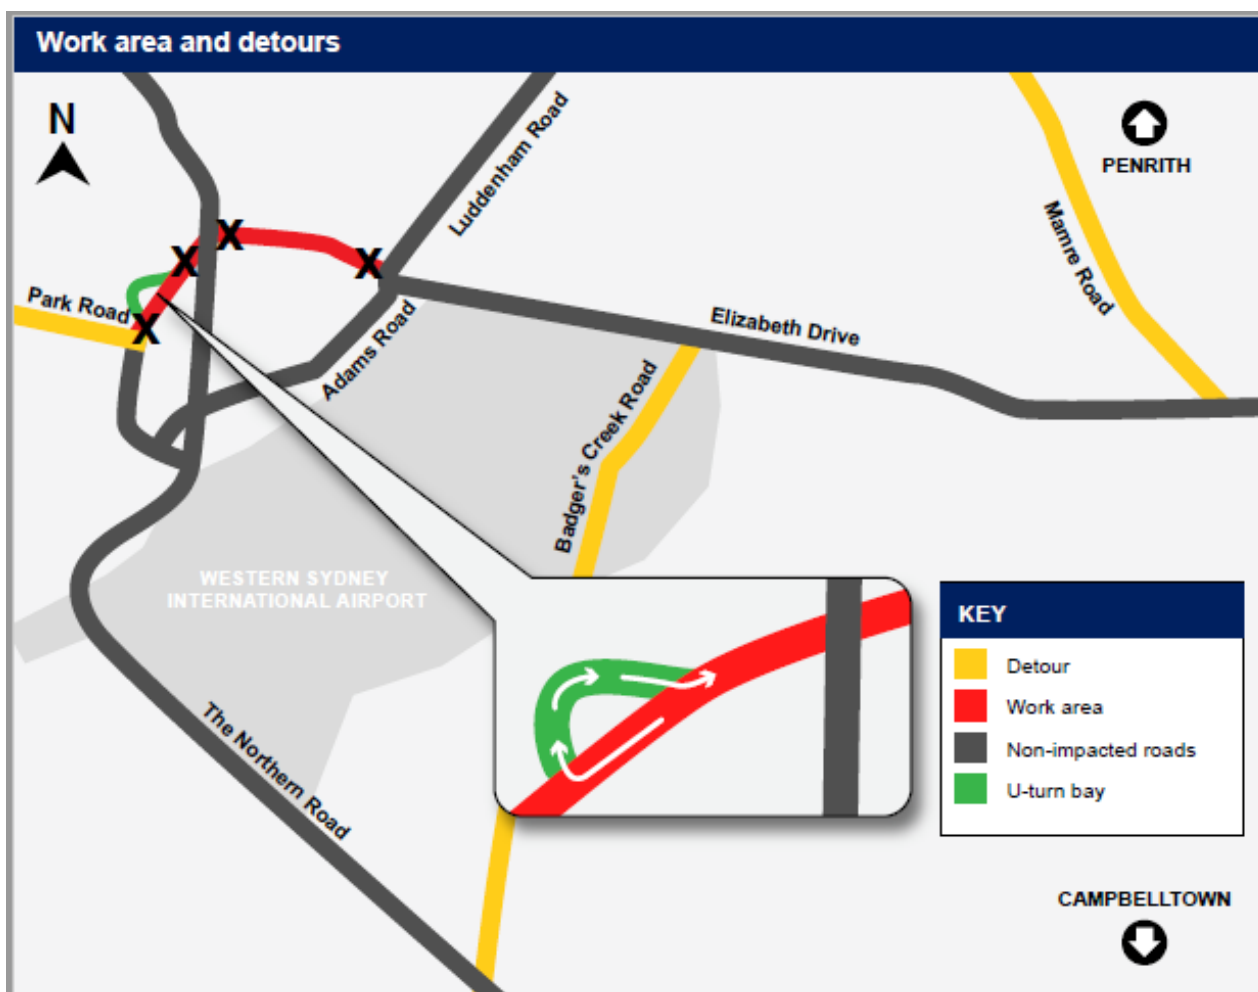

From 8pm Friday 5 March to 4am Monday 8 March 2021, we will temporarily close:

- Elizabeth Drive between The Northern Road and Luddenham Road
- the bypassed The Northern Road between Elizabeth Drive and Park Road

## What will we be doing?

From **8pm Friday 5 March to 4am Monday 8 March 2021** we will work continually on:

- Completing work on the re-aligned section of Elizabeth Drive
- Completing work on the bypassed The Northern Road between Elizabeth Drive and Park Road
- Completing the northbound U-turn bay on the bypassed The Northern Road
- Realignment of the northbound lanes between Elizabeth Drive and Littlefields Road
- Road work to facilitate these changes including removing and replacing traffic barriers, traffic control, lane changes and line marking.